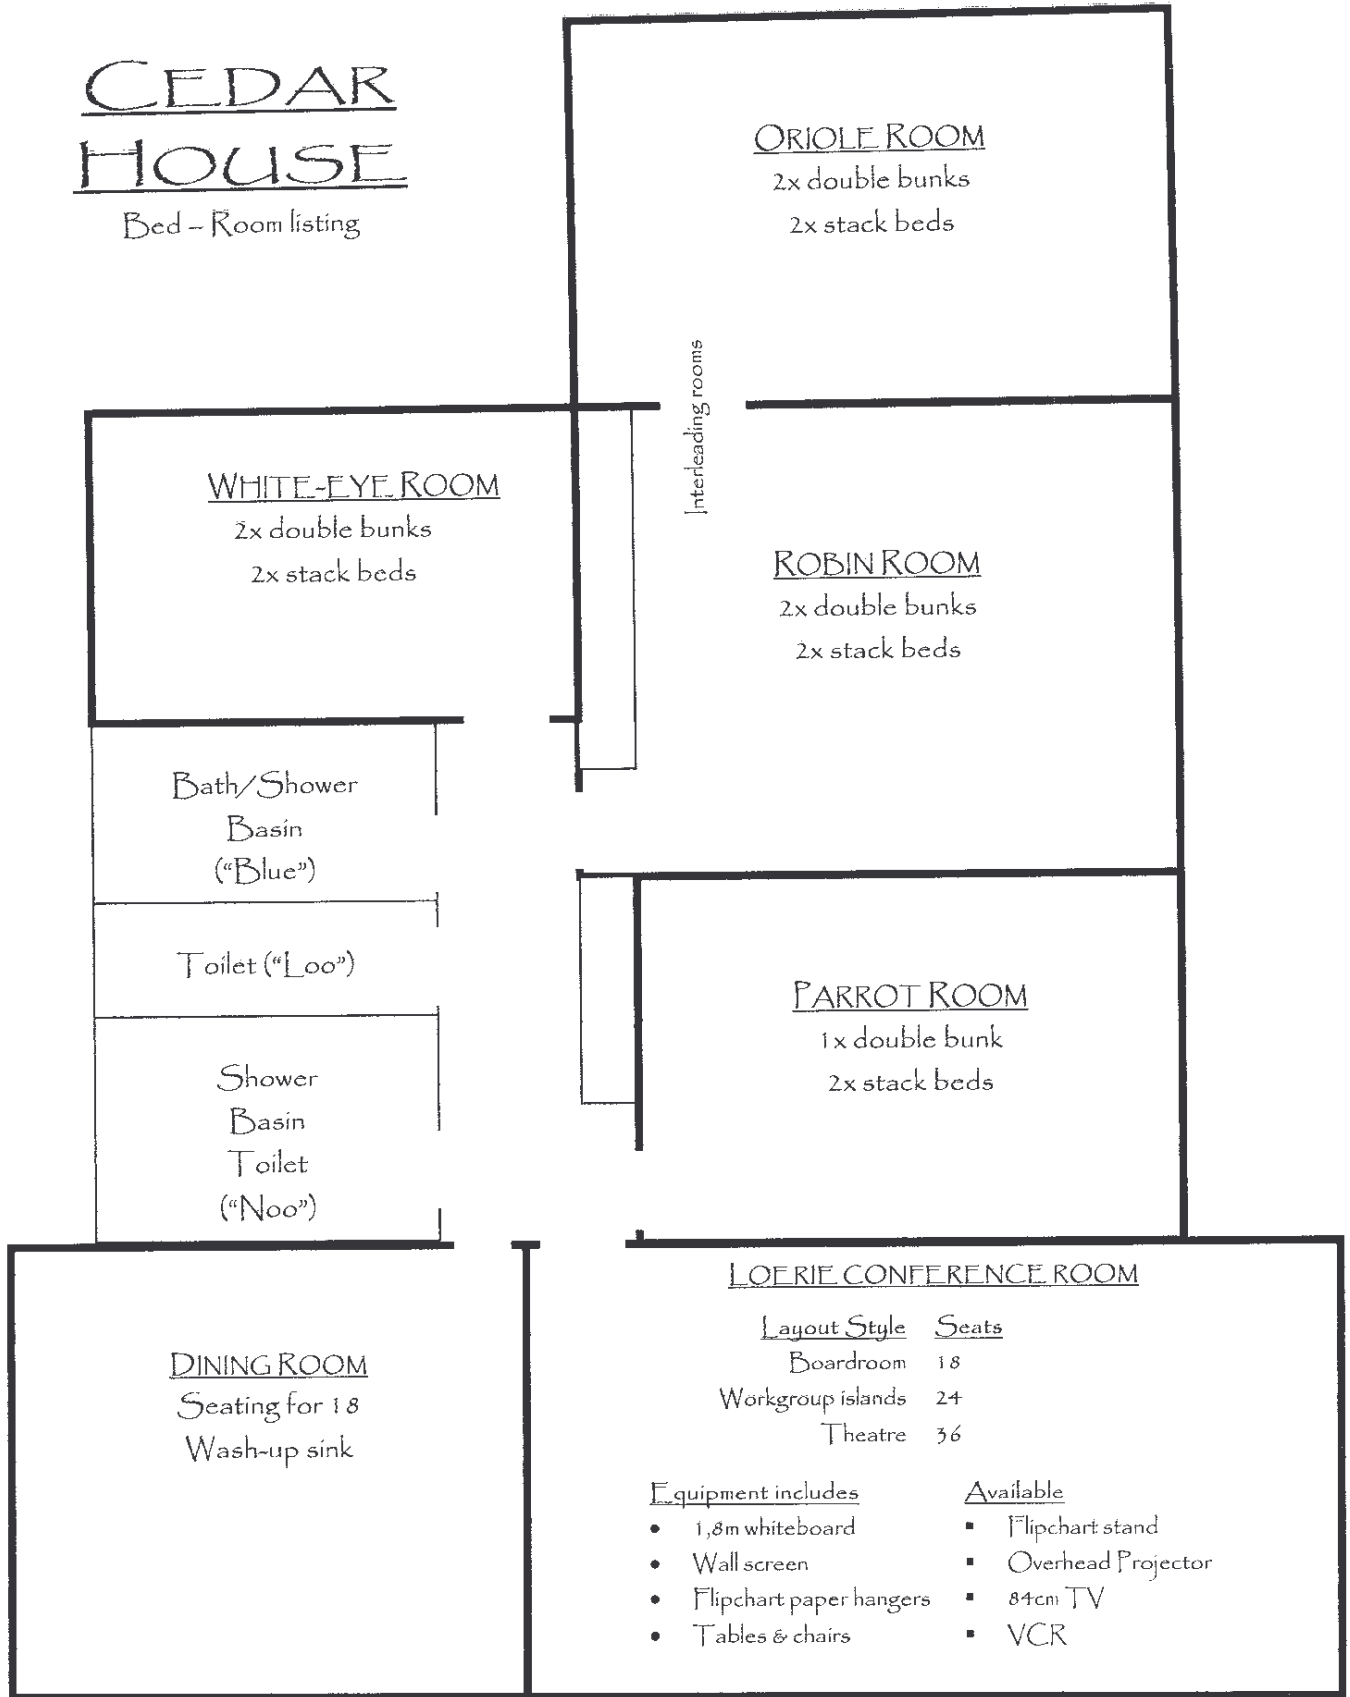

# CEDAR HOUSE

Bed - Room listing

ORIOLE ROOM

2x double bunks  
2x stack beds

WHITE-EYE ROOM

2x double bunks  
2x stack beds

ROBIN ROOM

2x double bunks  
2x stack beds

Bath/Shower  
Basin  
("Blue")

Toilet ("Loo")

Shower  
Basin  
Toilet  
("Noo")

PARROT ROOM

1x double bunk  
2x stack beds

LOERIE CONFERENCE ROOM

<u>Layout Style</u>	<u>Seats</u>
Boardroom	18
Workgroup islands	24
Theatre	36

Equipment includes

- 1,8m whiteboard
- Wall screen
- Flipchart paper hangers
- Tables & chairs

Available

- Flipchart stand
- Overhead Projector
- 84cm TV
- VCR